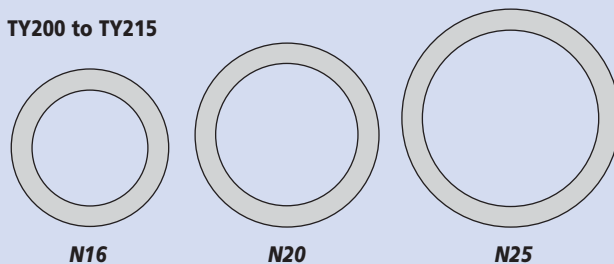

TY200 to TY215