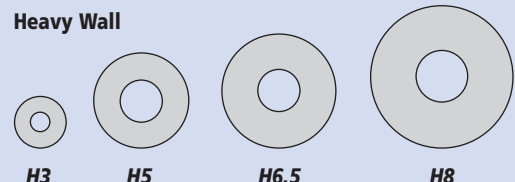

Tubing

Rubber

Tubing, Normal Wall, to BS2775

Supplied in coils of 10 metres.

Size	Bore x wall, mm	Natural red	Neoprene black	Silicone translucent
N3	3 x 0.75	TY200-10	TY204-10	TY215-10
N5	5 x 1.5	TY200-15	TY204-15	TY215-15
N6.5	6.5 x 1.5	TY200-20	TY204-20	TY215-20
N8	8 x 2	TY200-25	TY204-25	TY215-25
N10	10 x 2	TY200-30	TY204-30	TY215-30
N12.5	12.5 x 2.25	TY200-35	TY204-35	—
N16	16 x 3.25	TY200-40	TY204-40	—
N20	20 x 3.25	TY200-45	—	—
N25	25 x 3.25	TY200-50	—	—

Tubing, Heavy Wall, to BS2775

Supplied in coils of 10 metres.

Size	Bore x wall, mm	Natural red	Neoprene black
H3	3 x 3	TY230-12	TY234-12
H5	5 x 4	TY230-17	TY234-17
H6.5	6.5 x 5	TY230-22	TY234-22
H8	8 x 6	TY230-27	TY234-27
H10	10 x 7	TY230-32	—
H12.5	12.5 x 8.5	TY230-37	—

Tubing, for gas burners

Neoprene rubber with 8mm i.d. reinforced ends. Supplied singly.

	Length, mm		Length, mm		Length, mm
TY280-15	450	TY280-20	600	TY280-25	900

Natural, Neoprene and Silicone rubber tubing to BS2775. The illustrations below show the approximate full size diameters.

Normal Wall

TY200 to TY215

Heavy Wall

TY230 to TY234

Tubing, Normal Wall, Metric

Red rubber. In European metric sizes as indicated. Supplied in coils of 10 metres.

	Bore x wall, mm
TY240-14	4 x 1.5
TY240-24	6 x 1.5
TY240-29	6 x 2
TY240-34	7 x 2
TY240-44	9 x 2
TY240-49	10 x 2
TY240-54	12 x 3

Tubing, Heavy Wall, Metric

Red rubber. In European metric sizes as indicated. Supplied in coils of 10 metres.

	Bore x wall, mm
TY260-13	4 x 4
TY260-18	5 x 5
TY260-23	6 x 5
TY260-28	8 x 5
TY260-32	10 x 5
TY260-38	15 x 7.5