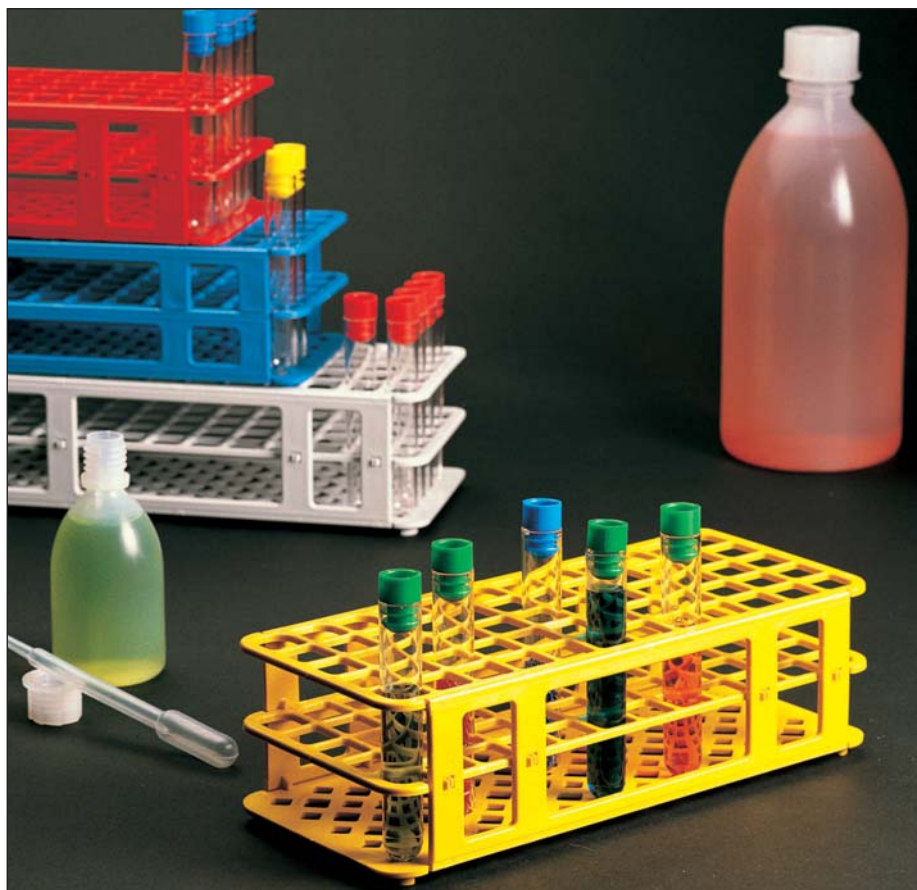

# Stands and Racks

## Test Tube Racks

### Kartell

Polypropylene. Three-tier grid design. Alphanumeric references moulded into top tier. Can be autoclaved and used in water baths up to 110°C. Supplied packed flat as one piece which can be folded to shape by the user without the use of tools.

Tube size	mm	13	16	20	25	30
Array		6 x 15	5 x 12	4 x 10	4 x 10	3 x 8
Overall	L	mm	247	247	247	300
	W	mm	104	104	104	110
	H	mm	60	70	70	85

	For tubes, mm	Colour Code		For tubes, mm	Colour Code
<b>SM805-10</b>	13	Grey	<b>SM805-38</b>	13	Red
<b>SM805-12</b>	16	Grey	<b>SM805-40</b>	16	Red
<b>SM805-14</b>	20	Grey	<b>SM805-42</b>	20	Red
<b>SM805-16</b>	25	Grey	<b>SM805-44</b>	25	Red
<b>SM805-18</b>	30	Grey	<b>SM805-46</b>	30	Red
<b>SM805-24</b>	13	Blue	<b>SM805-60</b>	13	Yellow
<b>SM805-26</b>	16	Blue	<b>SM805-62</b>	16	Yellow
<b>SM805-28</b>	20	Blue	<b>SM805-64</b>	20	Yellow
<b>SM805-30</b>	25	Blue	<b>SM805-66</b>	25	Yellow
<b>SM805-32</b>	30	Blue	<b>SM805-68</b>	30	Yellow