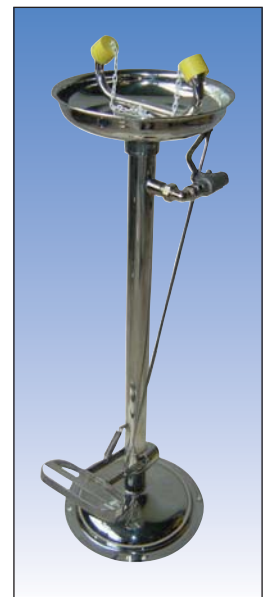

Safety

Laboratory Drench Hoses, Eyewashes and Showers

Laboratory Drench Hoses and Eyewashes. Comply with EN15154-1 and -2 requirements.

Drench Hose DS04/LV04

For the rapid flushing of spillages and splashes from the body. Comprises self-closing valve opened by a squeeze handle. The valve head incorporates single or dual nozzles with dustcap. The valve/nozzle assembly is connected to a 1.5 metre flexible PVC supply hose with 1/2" male thread inlet connector. Supplied with wall mounting hook. Requires connection to a suitable water supply.

SB720-40 Drench hose, single nozzle, DS04

SB720-45 Drench hose, dual nozzle, LV04

Drench Hose DS54/LV54

Similar to SB720-40, but with an integral mounting flange which allows fixing to benchtops up to 40mm thick. The valve/nozzle is connected to a 1.5 metre flexible reinforced PVC supply hose with 1/2" female threaded inlet connector. In use the valve/nozzle is removed and the hose is drawn through the benchtop and flange. Requires connection to a suitable water supply.

Eyewash LP22

Generally as SB730-60 but with bowl and nozzles mounted on a 900mm high stainless steel pedestal with footswitch in the base to operate the valve and supply inlet at 855mm height. Requires connection to a suitable water supply.

SB730-80 Eyewash LP22

SB720-40

SB720-45

SB720-50

SB720-55

SB730-25

SB730-60

SB730-80