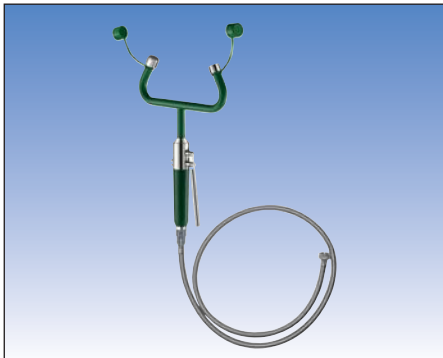

Safety

Laboratory Drench Hoses, Eyewashes and Showers

Laboratory Drench Hoses and Eyewashes. Comply with EN15154-1 and -2 requirements.

Drench Hose DS04/LV04

For the rapid flushing of spillages and splashes from the body. Comprises self-closing valve opened by a squeeze handle. The valve head incorporates single or dual nozzles with dustcap. The valve/nozzle assembly is connected to a 1.5 metre flexible PVC supply hose with 1/2" male thread inlet connector. Supplied with wall mounting hook. Requires connection to a suitable water supply.

SB720-40 Drench hose, single nozzle, DS04

SB720-45 Drench hose, dual nozzle, LV04

Drench Hose DS54/LV54

Similar to SB720-40, but with an integral mounting flange which allows fixing to benchtops up to 40mm thick. The valve/nozzle is connected to a 1.5 metre flexible reinforced PVC supply hose with 1/2" female threaded inlet connector. In use the valve/nozzle is removed and the hose is drawn through the benchtop and flange. Requires connection to a suitable water supply.

SB720-50 Drench hose, single nozzle, DS54

SB720-55 Drench hose, dual nozzle, LV54

Eyewash LV14

Wall mounting with aerated single nozzle sprayheads at either side of a 250mm diameter green epoxy-coated, stainless steel bowl with 1 1/4" threaded female drain outlet, epoxy-coated, galvanised steel fittings and pipework, and wall bracket. The side mounted supply stem has a stay-open ball valve activated by a push plate. Inlet connector 1/2" male thread. Requires connection to a suitable water supply.

SB730-25 Eyewash LV14

Eyewash LV12

Similar to SB730-25 but with polished stainless steel bowl, pipework and fittings. Inlet connected 1/2" female thread. Requires connection to a suitable water supply.

SB730-60 Eyewash LV12

Eyewash LP22