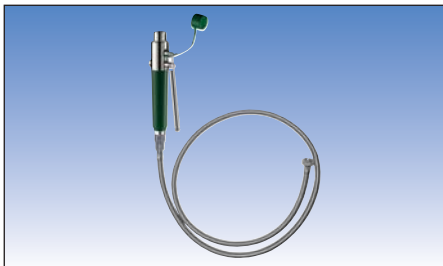

Drench Hose DS54/LV54

Similar to SB720-40, but with an integral mounting flange which allows fixing to benchtops up to 40mm thick. The valve/nozzle is connected to a 1.5 metre flexible reinforced PVC supply hose with 1/2" female threaded inlet connector. In use the valve/nozzle is removed and the hose is drawn through the benchtop and flange. Requires connection to a suitable water supply.

SB720-50 Drench hose, single nozzle, DS54

SB720-55 Drench hose, dual nozzle, LV54

Eyewash LV14

Wall mounting with aerated single nozzle sprayheads at either side of a 250mm diameter green epoxy-coated, stainless steel bowl with 1 1/4" threaded female drain outlet, epoxy-coated, galvanised steel fittings and pipework, and wall bracket. The side mounted supply stem has a stay-open ball valve activated by a push plate. Inlet connector 1/2" male thread. Requires connection to a suitable water supply.

SB730-25 Eyewash LV14

Eyewash LV12

Similar to SB730-25 but with polished stainless steel bowl, pipework and fittings. Inlet connected 1/2" female thread. Requires connection to a suitable water supply.

SB730-60 Eyewash LV12

Eyewash LP22

Generally as SB730-60 but with bowl and nozzles mounted on a 900mm high stainless steel pedestal with footswitch in the base to operate the valve and supply inlet at 855mm height. Requires connection to a suitable water supply.

SB730-80 Eyewash LP22

SB720-40