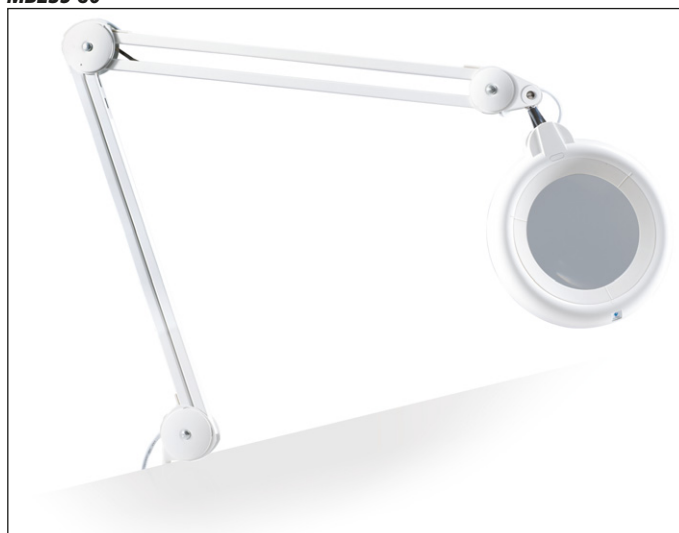

Magnifiers

Compact Illuminated Magnifier, Halo 2 Go

Light, portable, illuminated magnifier with two-level LED illumination (maximum 4000 lux at 15cm distance), 90mm diameter 2.25X magnification lens with secondary inset 4.0X magnification lens for closer work which can be rotated away when not required, folding arm allowing 360mm maximum reach, lens cover which protects the lens and allows the magnifier to be used as a desk lamp and desk standing base. With rechargeable battery offering up to 8 hours use between charges and battery level indicator. Supplied with USB-A/USBC charging cable and soft carrying case. Overall W x D x H: 150 x 330 x 150mm, weight: 0.7kg.

Illuminated Magnifier, Omega 7, Ultra Slim

With 175mm diameter 1.75X (3 dioptr) lens set in a slimline shade with illumination by 60 x daylight LED's with two brightness levels, enabling a slimmer head and excellent illumination. Mounted on a spring-balanced arm with maximum reach 950mm. Supplied with table clamp and power adapter for 230V 50/60Hz a.c. Power consumption: 12W.

MB235-80 Omega 7 magnifier

MB244-09 Wall bracket

MB244-12 Bench bracket

Illuminated Magnifier, Routine, Omega 5

Ideal for a wide range of inspection and assembly applications which require high quality illumination with magnification. With 130mm diameter, 1.75X high powered lens and LED illumination offering lower heat production and energy consumption (7.2W total wattage) housed in a lightweight ABS polymer head with diffuser and mounted on a concealed spring-balanced arm with maximum reach 1060mm. A separate 2.25X lens is also supplied for interchanging with the fitted lens for close work. Supplied with table clamp bracket for fixing to horizontal surfaces up to 55mm thick. For 220-240V 50Hz single phase supplies.

MB242-70 Magnifier

Accessory base for MB242-70

MB237-04 Table base, 10kg

MB228-27

MB235-80

MB242-70