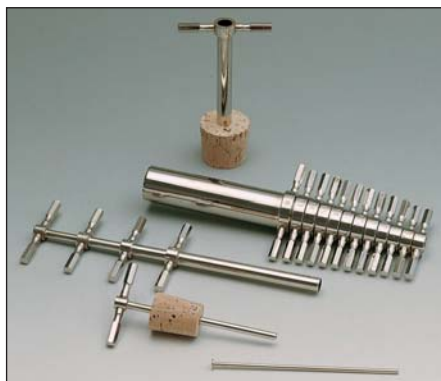

45mm deep

CW309-30	240 x 200	4000 to 10000
----------	-----------	---------------

Cork Borer Sets

Nickel plated brass. Each set complete with push rod for cleaning.

	Sets of	i.d. mm
CW320-06	6	4.1 to 10.3
CW320-12	12	4.1 to 17.8
CW320-18	18	4.1 to 25.3

Absorbent

Hospital Quality in rolls of 500g.

CW505-10 White

Alternative Cleaning and Sealing Materials – see *Cleaning and Sealing sections.*

Rubber Stoppers

To BS2775. In Natural, Neoprene and Silicone Rubbers. Each stopper has a moulded-in number, corresponding to the measurement of the bottom diameter in millimetres. Sizes from 3 to 105mm. 1- and 2-hole versions available in natural rubber.

– see SW600/SW684 series in the *Stopper section.*

Stoppers, Steristoppers

Preformed cellulose plugs for sealing culture tubes and flasks. They are permeable to air and can be hot air sterilised up to 200°C. All stoppers are tapered and the cellulose material will depress slightly to ensure a tight fit into the tube or neck. Length varies from approximately 30 to 60mm according to size.

– see SW536 series in the *Stopper section.*

CW300

CW308/CW309

CW325

CW320

CW500, CW505 is similar