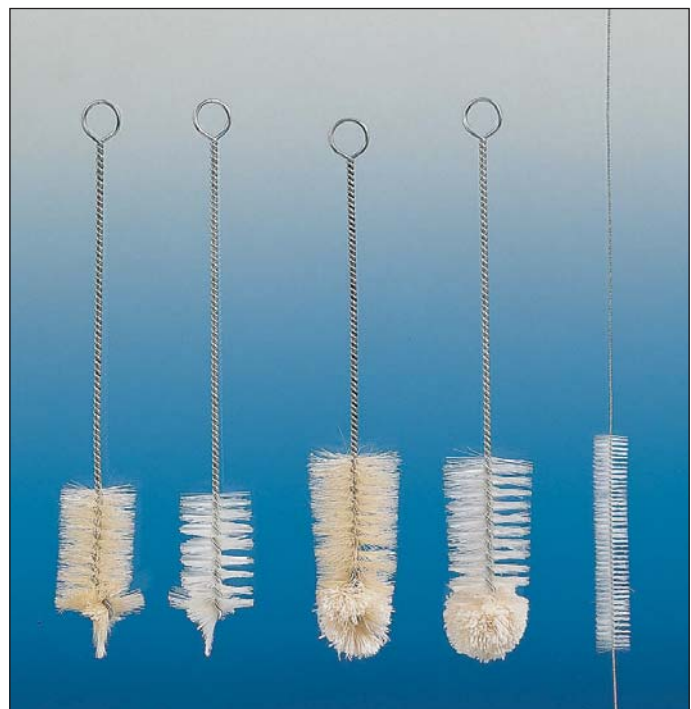

Brushes, Test tube

Bristle or nylon with cotton tip head on wire handle. Supplied in packs of 10.

	Head dia. mm	For tubes dia. mm
Bristle		
BU455-12	16	12 to 16
BU455-22	30	19 to 25
Nylon		
BU455-17	16	12 to 16
BU455-27	30	19 to 25

Brushes, Tube

Nylon brush 70mm long set in the centre of wire handle. Supplied in packs of 10.

	Brush dia. mm	Overall length, mm
BU465-12	3	400
BU465-17	6	400
BU465-22	12	600

Cleaning materials – see *Cleaning section*.

BU400

BU410

BU425

BU430

BU435

BU450

BU455

BU465