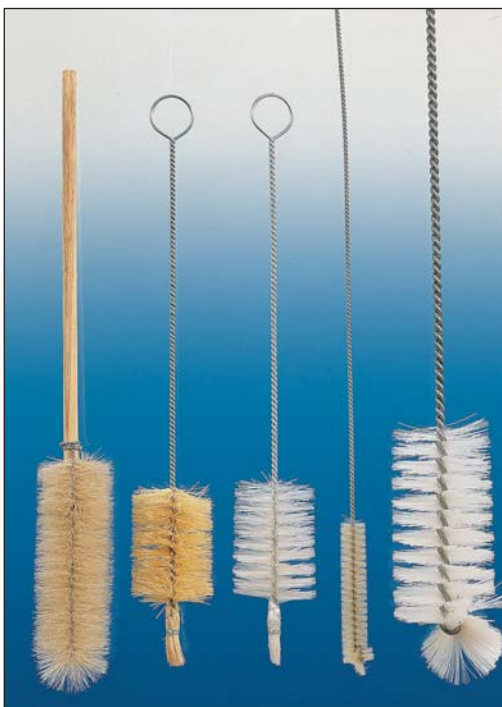

BU400-12 Beaker brushes

Brushes, Bottle

Fibre or nylon head on wire handle. Supplied in packs of 10.

	Head dia. x length mm	Overall length mm	For bottle ml
Fibre			
BU410-12	45 x 65	300	125
BU410-22	50 x 75	350	250
BU410-32	65 x 100	400	500
BU410-42	75 x 150	460	1000
Nylon			
BU410-17	45 x 65	300	125
BU410-27	50 x 75	350	250
BU410-37	65 x 100	400	500
BU410-47	75 x 150	460	1000

Brushes, Burette

Bristle head on wire handle. Supplied in packs of 10.

	Head diameter mm	Overall length mm	For burette ml
BU425-12	13	500	10
BU425-17	16	600	25
BU425-22	19	750	50
BU425-27	25	900	100

Brushes, Cylinder

Nylon fan shaped end on wire handle. Supplied in packs of 5.

	Head dia. x length mm	Overall length mm
BU430-12	65 x 120	650
BU430-17	75 x 140	650

Brushes, Test tube

Bristle or nylon fan shaped head on wire handle. Supplied in packs of 10.

	Head dia. mm	For tubes dia. mm
Bristle		
BU450-12	10	10 to 12
BU450-22	30	16 to 25
Nylon		
BU450-17	10	10 to 12
BU450-27	30	16 to 25

Brushes, Test tube

Bristle or nylon with cotton tip head on wire handle. Supplied in packs of 10.

	Head dia. mm	For tubes dia. mm
Bristle		
BU455-12	16	12 to 16
BU455-22	30	19 to 25
Nylon		
BU455-17	16	12 to 16
BU455-27	30	19 to 25

Brushes, Tube

Nylon brush 70mm long set in the centre of wire handle. Supplied in packs of 10.

	Brush dia. mm	Overall length, mm
BU465-12	3	400
BU465-17	6	400
BU465-22	12	600

Cleaning materials – see *Cleaning section*.

BU400

BU410

BU425

BU430