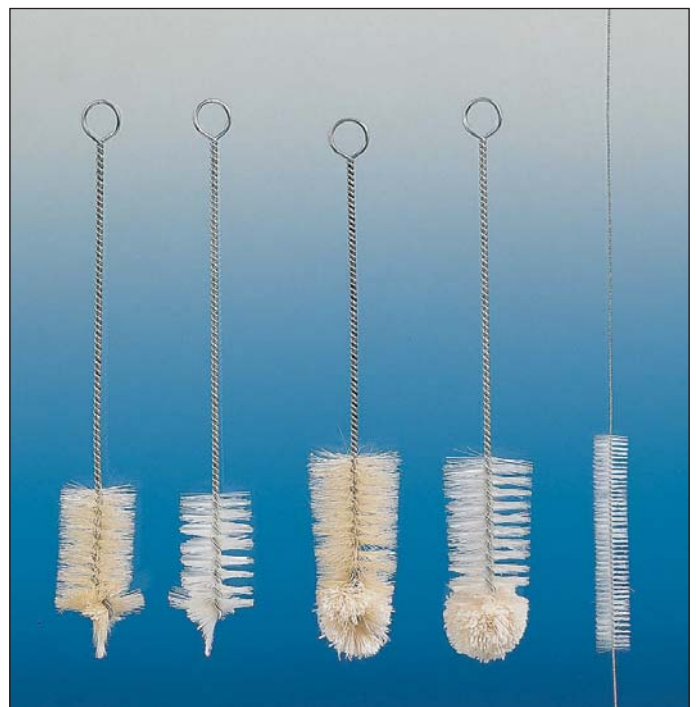

	Brush dia. mm	Overall length, mm
BU465-12	3	400
BU465-17	6	400
BU465-22	12	600

Cleaning materials – see *Cleaning section*.

BU400

BU410

BU425

BU430

BU450

BU455